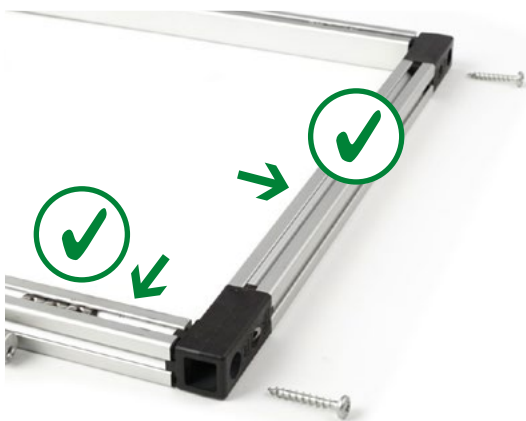

SPARE PART SRER-SPS

SHORT SIDE RABBIT-EARS® RECTANGULAR

OPERATING INSTRUCTIONS – BEDIENUNGSANLEITUNG

SAFETY INSTRUCTIONS

dopchoice.com/instructions/

- 1.) Content: 1x aluminum bar with corners
2x screws

2.) **CORRECT SIDE**

WRONG SIDE

- 3.) Tighten up the 2 screws

FURTHER INSTRUCTIONS: <https://www.dopchoice.com/instructions/>