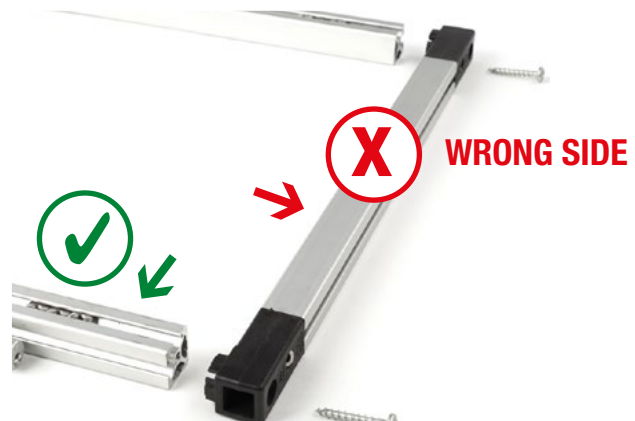

SPARE PART SRER-SPS

SHORT SIDE RABBIT-EARS® RECTANGULAR

OPERATING INSTRUCTIONS – BEDIENUNGSANLEITUNG

SAFETY INSTRUCTIONS

dopchoice.com/instructions/

- 1.) Content: 1x aluminum bar with corners
2x screws

2.) **CORRECT SIDE**

WRONG SIDE

- 3.) Tighten up the 2 screws

FURTHER INSTRUCTIONS: <https://www.dopchoice.com/instructions/>