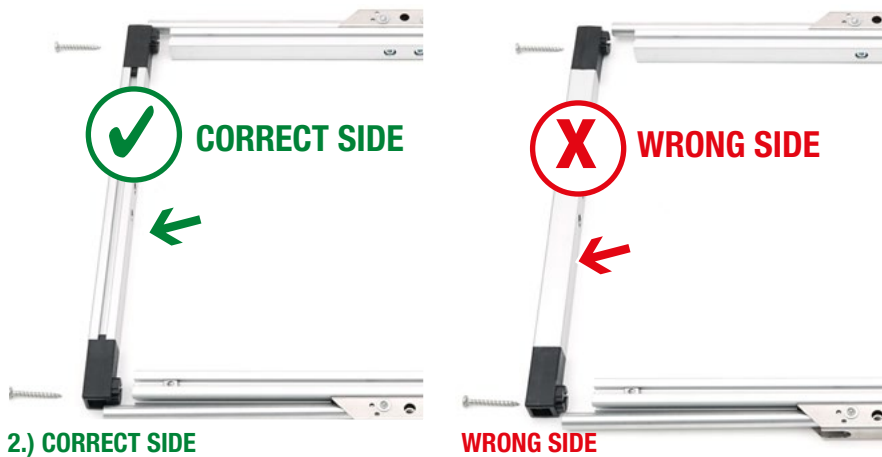

SPARE PART SREM-SPS

SHORT SIDE RABBIT-EARS® MINI

OPERATING INSTRUCTIONS – BEDIENUNGSANLEITUNG

1.) Content: 1x aluminum bar with corners
2x screws

SAFETY INSTRUCTIONS

dopchoice.com/instructions/

3) ATTACH THE EAR – ALSO IN THE CORRECT DIRECTION

4.) Tighten up the 2 screws